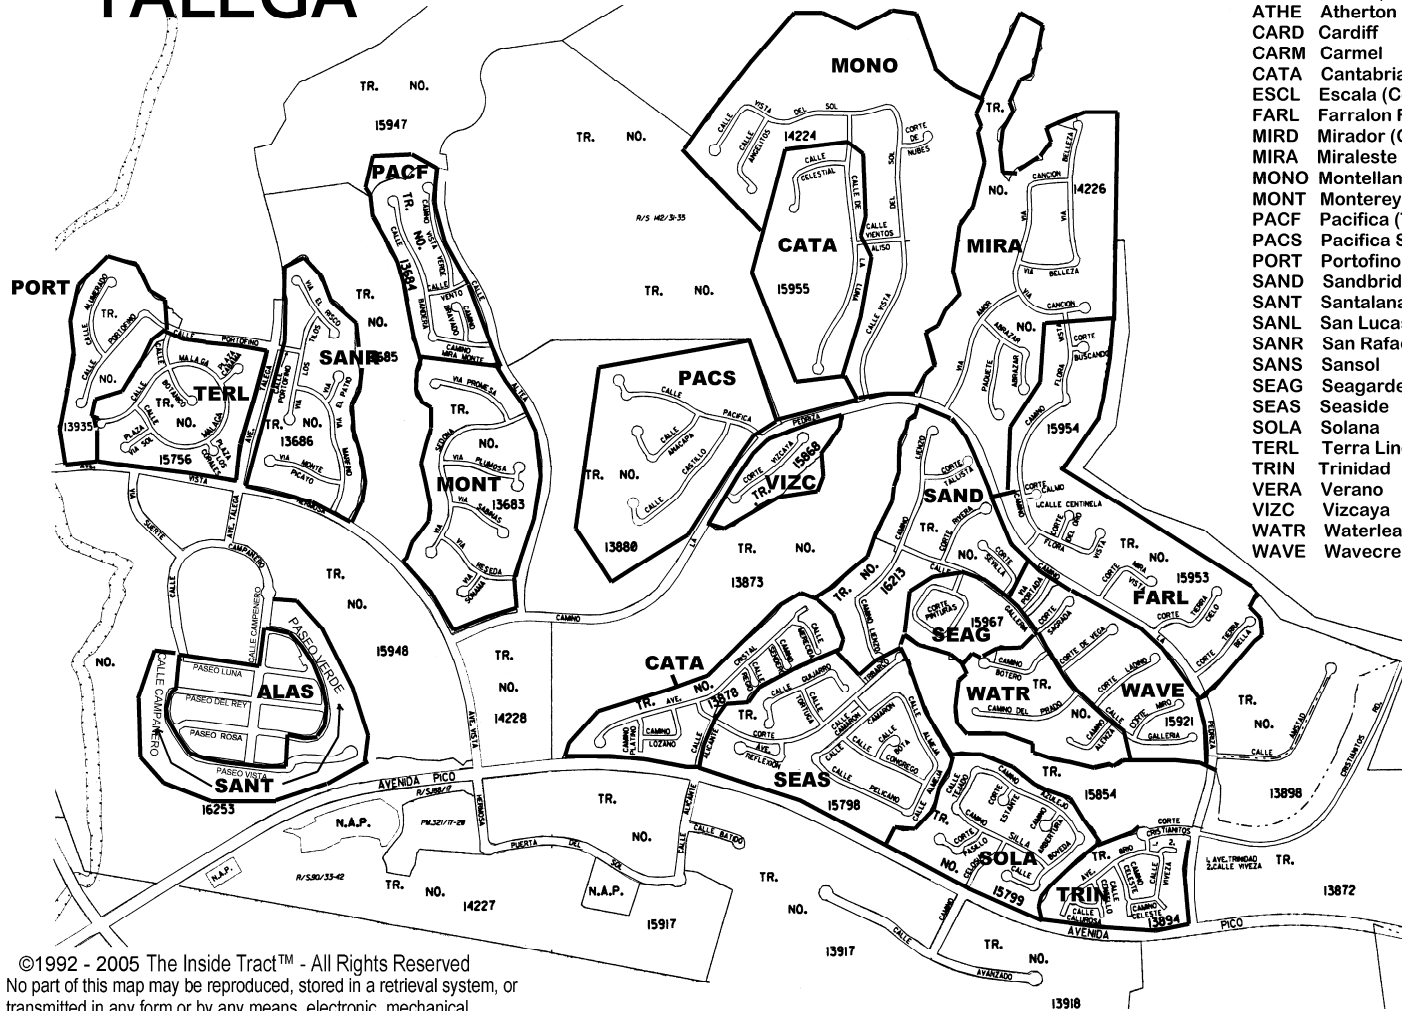

TALEGA

| B/ T | Tract Name |
|------|-------------------|
| ALAS | Alassio |
| AMAL | Amalfi (Coming) |
| ATHE | Atherton |
| CARD | Cardiff |
| CARM | Carmel |
| CATA | Cantabria |
| ESCL | Escala (Coming) |
| FARL | Farralon Ridge |
| MIRD | Mirador (Coming) |
| MIRA | Miraleste |
| MONO | Montellano |
| MONT | Monterey |
| PACF | Pacifica (Talega) |
| PACS | Pacifica Summit |
| PORT | Portofino |
| SAND | Sandbridge |
| SANT | Santalana |
| SANL | San Lucas |
| SANR | San Rafael |
| SANS | Sansol |
| SEAG | Seagarden |
| SEAS | Seaside |
| SOLA | Solana |
| TERL | Terra Linda |
| TRIN | Trinidad |
| VERA | Verano |
| VIZC | Vizcaya |
| WATR | Waterleaf |
| WAVE | Wavecrest |

©1992 - 2005 The Inside Tract™ - All Rights Reserved
 No part of this map may be reproduced, stored in a retrieval system, or transmitted in any form or by any means, electronic, mechanical, photocopying, recording or otherwise, without prior permission of THE INSIDE TRACT™. Maps are not to scale. Information is deemed accurate but not guaranteed. For questions concerning this map call 800 598-1874 or www.insidetract.com