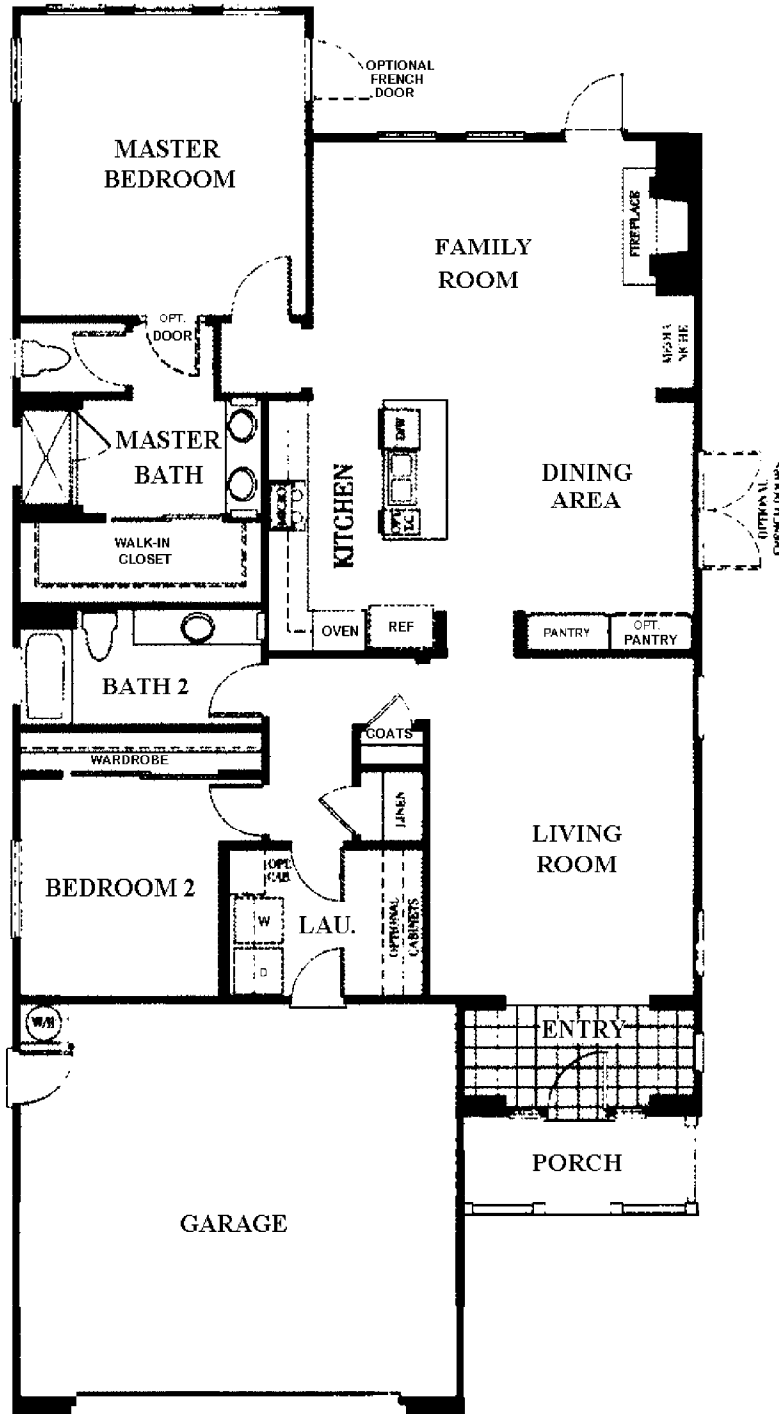

TRACT: (WAVE) Wavecrest MODEL: A Plan One - 1747 Sq.Ft. Sq.Ft. (Approx)
Copyright ©The Inside Tract™ - All rights reserved.

Shown as 1B