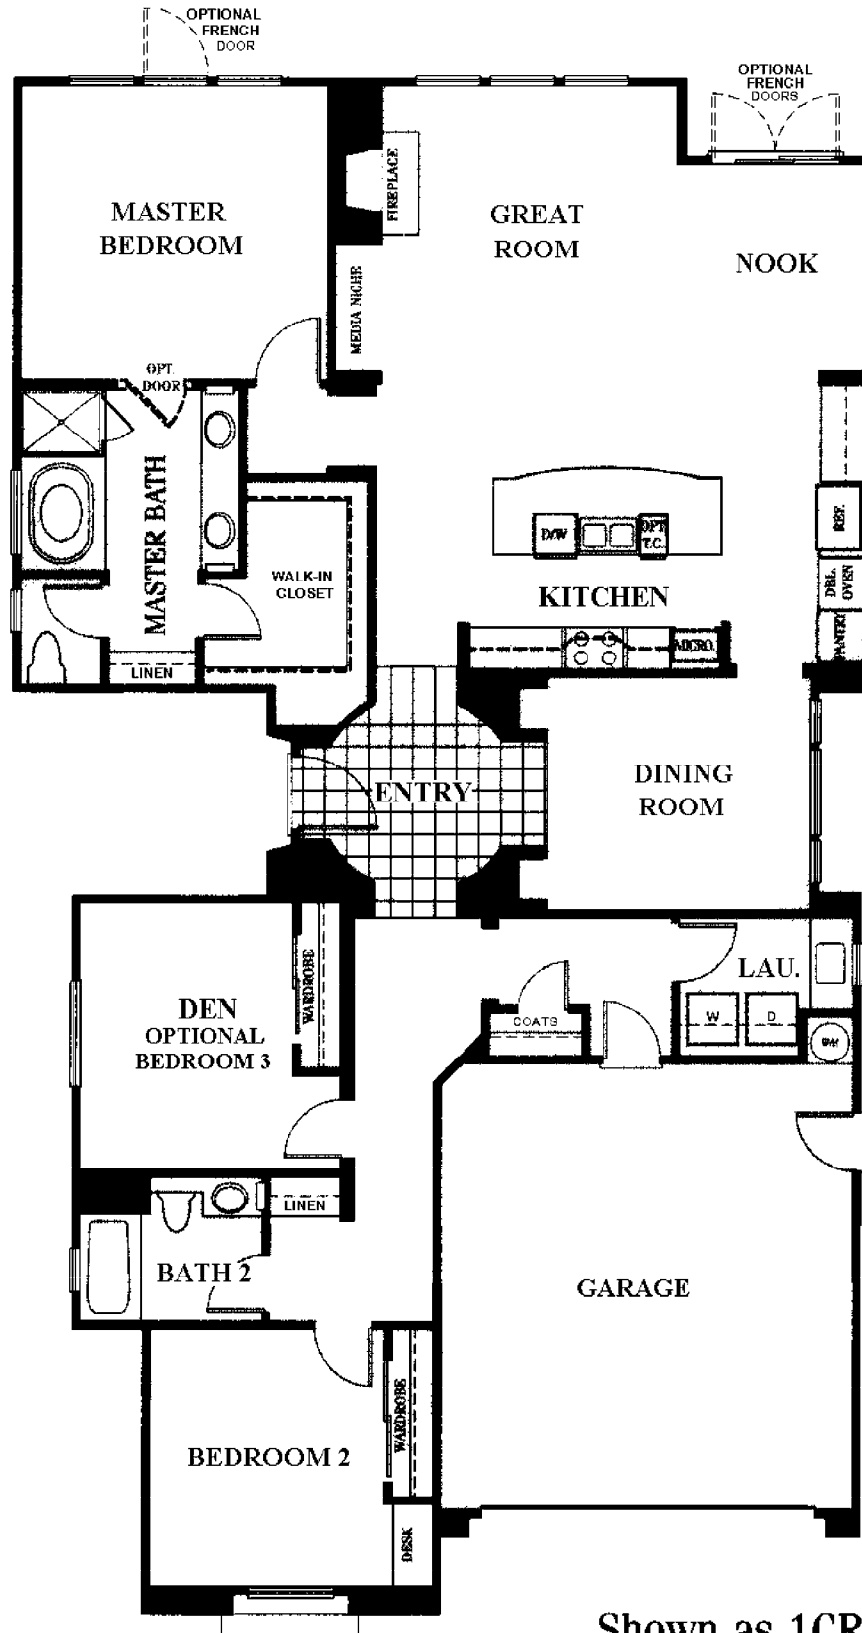

TRACT: (WATR) Waterleaf MODEL: A Plan One - 2032 Sq.Ft. Sq.Ft. (Approx)
Copyright ©The Inside Tract™ - All rights reserved.

Shown as 1CR